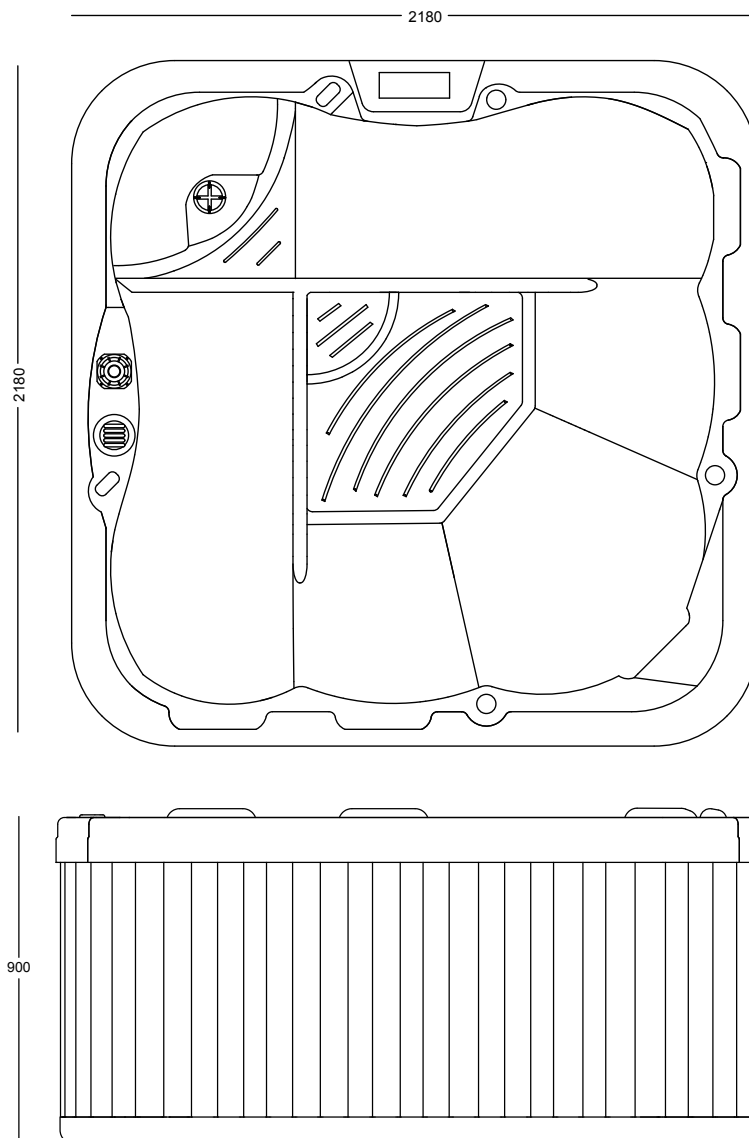

Zen

Dimensions: 2180 × 2180mm
Dimenzije: 2180 × 2180mm

Height: 900mm
Visina: 900mm

Depth: 840mm
Dubina: 840mm