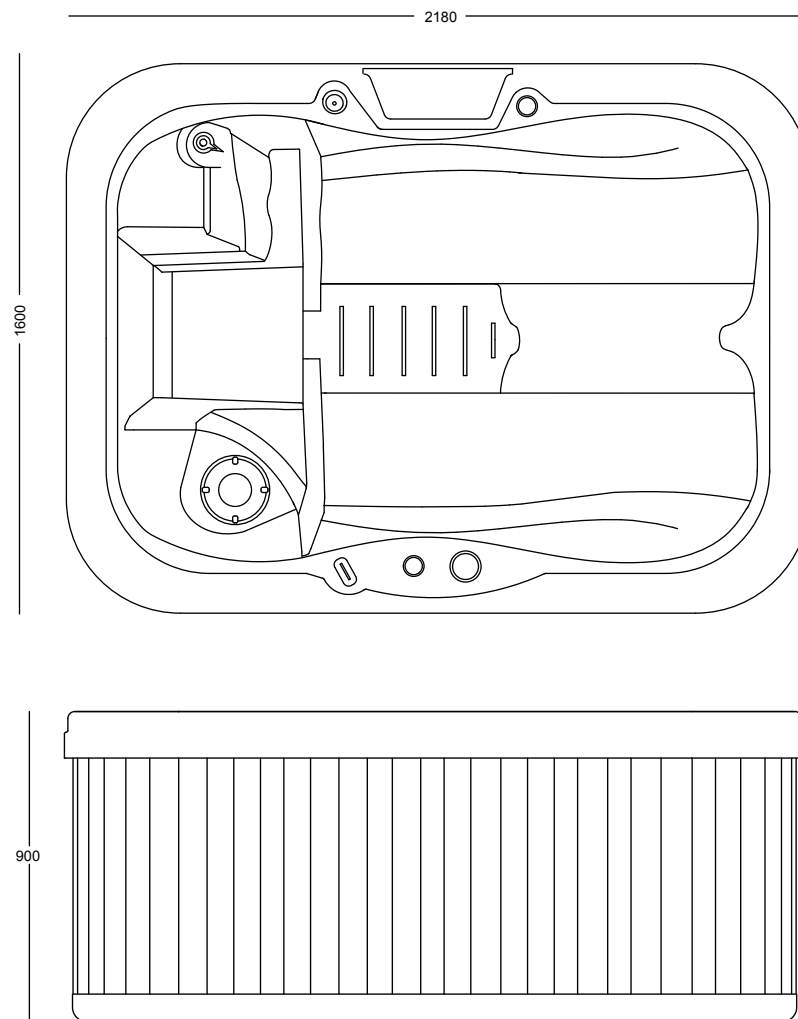

Pearl

Dimensions: 2180 × 1600mm
Dimenzije: 2180 × 1600mm

Height: 900mm
Visina: 900mm

Depth: 780mm
Dubina: 780mm